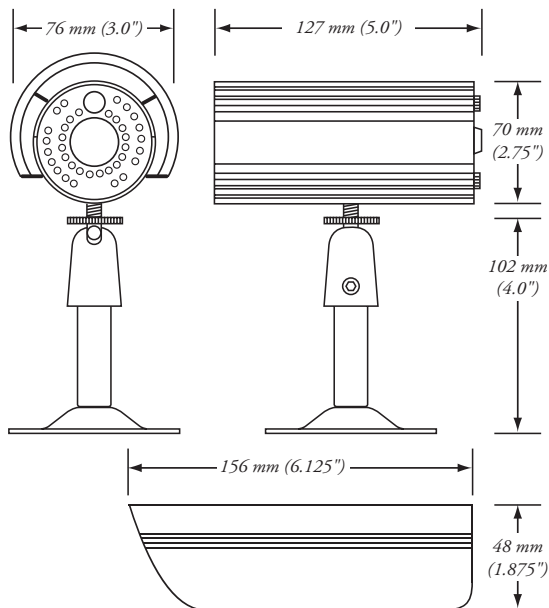

SPECIFICATIONS > BULLET-DN/IR36

Day/Night IR

Image Device	1/3 inch Super HAD Color CCD
Horizontal Resolution	500 TV lines
Picture Elements	768 horizontal × 494 vertical
Minimum Illumination	0 lux up to 60 feet; 18 meters
Video Output	1 Vp-p, 75 ohm composite
Lens	4 to 9 mm vari-focal auto DC iris
Sync System	Line lock
S/N Ratio	More than 50 dB
Backlight Compensation	Auto
Iris Control	Auto iris DC drive
Shutter Speed	1/60 to 1/100,000 second
Video Connector	BNC female
Power Connector	Two-wire
Operating Temperature	14 to 122 °F, -10 to 50 °C
Power Requirement	24 VAC
Power Consumption	9.6 watts
Enclosure Colors	black or white
Weight	2.43 lbs; 1.1 kg
Camera Dimensions (D × L)	2.75 × 5 inches; 70 × 127 mm
Shroud Dimensions (W × H × L)	3.0 × 1.875 × 6.125 inches; 76 × 48 × 156 mm

BULLET-DN/IR36

> www.nationalcctv.com

Please visit our website for more information on the entire line of National Electronics™ products.

E.&O.E. All specifications are subject to change without notice. Information furnished is believed to be accurate and reliable. However, no responsibility or liability is assumed by its use, nor for any infringement of patents or other rights of third parties which may result from its use.